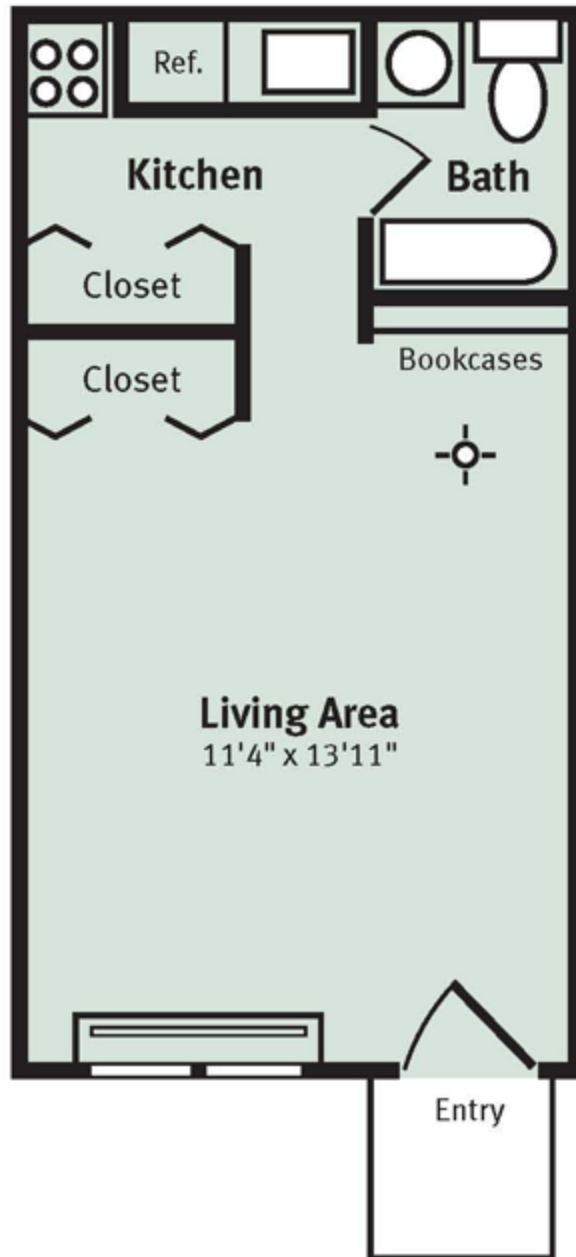

HM studio
288 sq. ft. total

Hickory Mills Studio